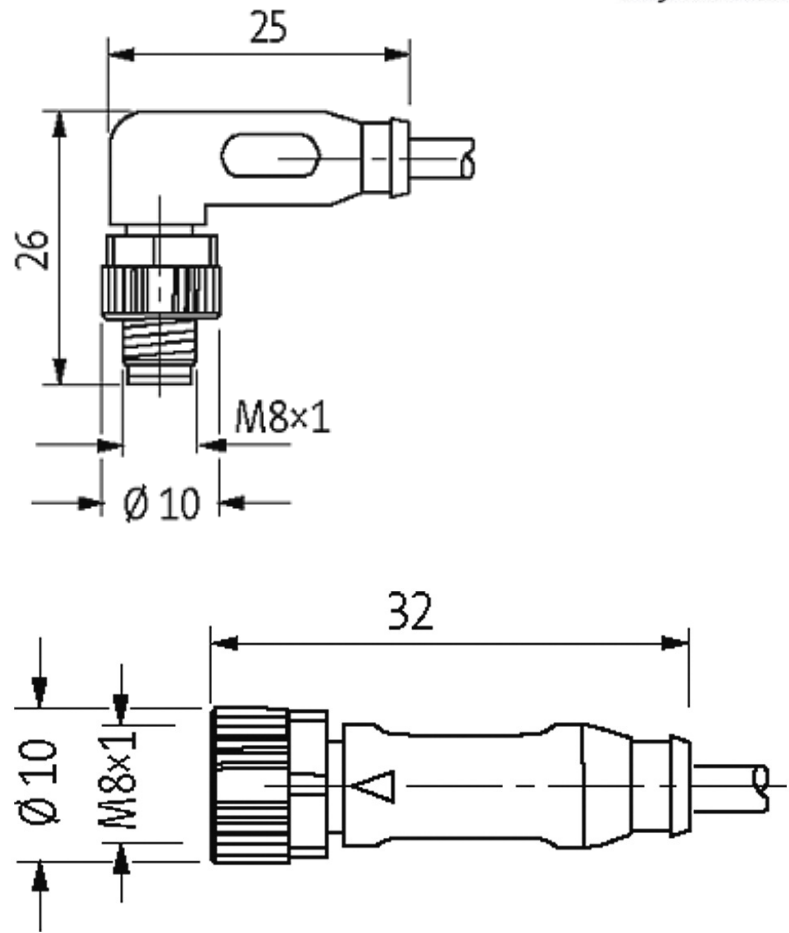

M8 MALE 90° / M8 FEMALE 0°

PUR 4x0.25 YELLOW, ROBOT, drag ch 5m

Male 90° - female straight

M8 - M8, 4-pole

Zinc die casting, save-cover coated

with cable sleeves

Art.-No. 7005 - M8 Lite - (plastic hexagonal screw) on request

[Link to Product](#)**Illustration**

Male

Female

Product may differ from Image

Commercial data

country of origin	DE
customs tariff number	85444290
EAN	4048879684903
eClass	27279218
Packaging unit	1