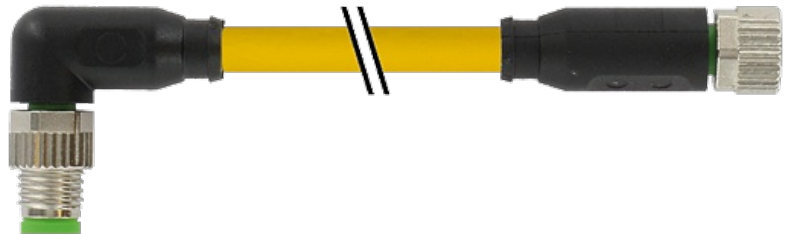

M8 MALE 90° / M8 FEMALE 0°

PUR 4x0.25 YELLOW, ROBOT, drag ch 5m

Male 90° - female straight

M8 - M8, 4-pole

Zinc die casting, save-cover coated

with cable sleeves

Art.-No. 7005 - M8 Lite - (plastic hexagonal screw) on request

[Link to Product](#)**Illustration**

Male

Female

Product may differ from Image

Commercial data

country of origin	DE
customs tariff number	85444290
EAN	4048879684903
eClass	27279218
Packaging unit	1