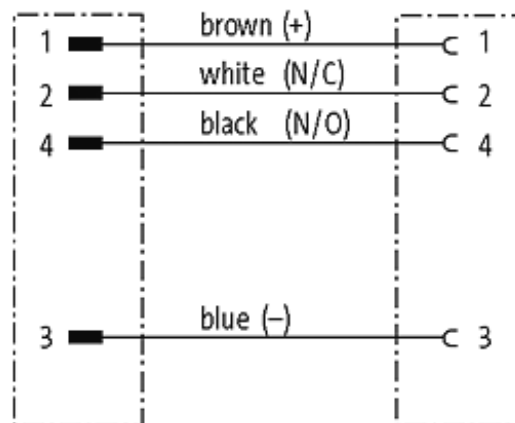

M8 MALE 90° / M8 FEMALE 0°

PUR 4x0.25 YELLOW, ROBOT, drag ch 5m

Male 90° - female straight

M8 - M8, 4-pole

Zinc die casting, save-cover coated

with cable sleeves

Art.-No. 7005 - M8 Lite - (plastic hexagonal screw) on request

[Link to Product](#)**Illustration**

Male

Female

Product may differ from Image

Commercial data

country of origin	DE
customs tariff number	85444290
EAN	4048879684903
eClass	27279218
Packaging unit	1