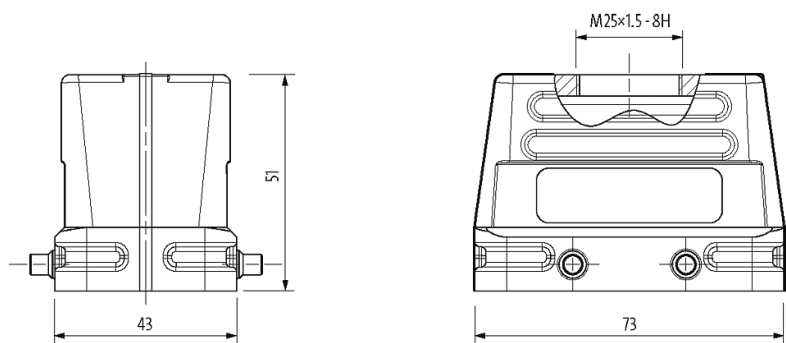

B10 Hood, low profile, IP67

Double locking lever, top entry M25

B10
Hood (low)
Double locking lever
IP67

Technical data will be only guaranteed with Murrelektronik components.

[Link to Product](#)

Illustration

Product may differ from Image

Technical Data

Locking of ports	Double locking lever
Protection (housing)	IP67 inserted and tightened (EN 60529), with gland
Mating cycles	min. 500

General data

Housing type	Hood
Size	B10
No. of cable outlets	1
Cable outlet	straight
Threaded hole	M25
Dimensions H x W x D	51x43x73 mm
Material (housing)	Aluminum die-cast
Material (housing surface)	powder-coated
Locking material	Steel (galvanized)
Climatic category	40/100/21 (EN 60068-1)
Temperature range	-40...+100 °C