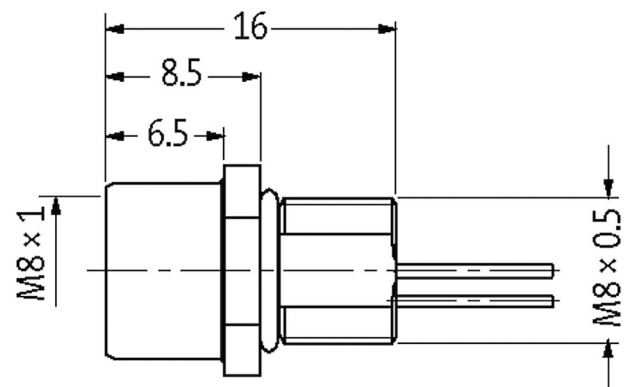

M8 FEMALE FLANGE PLUG A CODED FRONT MOUNT

PP-wires 4x0.25 1m

Flange female
M8, 4-pole
Front mounting
with multi-strand wire

[Link to Product](#)**Illustration**

Product may differ from Image

Approvals**Form**

Form 08581

Technical Data

Operating voltage	max. 50 V AC/60 V DC
Rated surge voltage	1.5 kV
Operating current per contact	max. 4 A
Locking of ports	Screw thread (M8×1 mm) recommended torque 0.4 Nm, self-securing
Protection	IP67 inserted and tightened (EN 60529)
Protection NEMA	3, 4, 6P (UL 50E)

General data

Temperature range -25...+85 °C

Cables

Cable number	969
No./diameter of wires	4× 0.25 mm ²
Wire isolation	PP (br, bk, bl, wh)
Outer Ø	1.1 mm ±5%
Temperature range (fixed)	-40...+90 °C
Temperature range (mobile)	-25...+90 °C
Bend radius (fixed)	5× outer Ø

Commercial data

country of origin	DE
customs tariff number	85444290
EAN	4048879407687
eClass	27279220
Packaging unit	1

Sketch

Female

Product may differ from Image