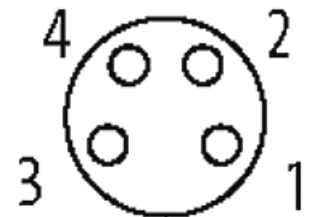

General data

Temperature range -25...+85 °C

Cables

Cable number	969
No./diameter of wires	4× 0.25 mm ²
Wire isolation	PP (br, bk, bl, wh)
Outer Ø	1.1 mm ±5%
Temperature range (fixed)	-40...+90 °C
Temperature range (mobile)	-25...+90 °C
Bend radius (fixed)	5× outer Ø

Commercial data

country of origin	DE
customs tariff number	85444290
EAN	4048879407687
eClass	27279220
Packaging unit	1

Sketch

Female

Product may differ from Image