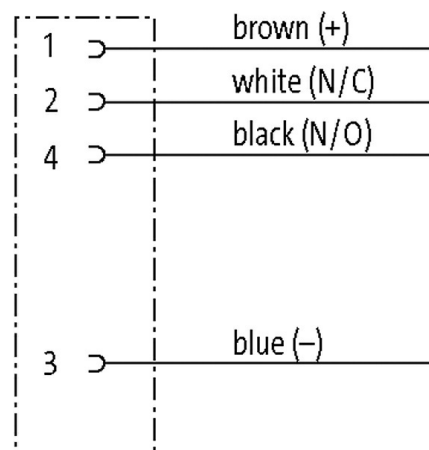

M8 FEMALE FLANGE PLUG A CODED FRONT MOUNT

PP-wires 4x0.25 1m

Flange female
M8, 4-pole
Front mounting
with multi-strand wire

[Link to Product](#)**Illustration**

Product may differ from Image

Approvals**Form**

Commercial data

country of origin	DE
customs tariff number	85444290
EAN	4048879407687
eClass	27279220
Packaging unit	1

Sketch

Female

Product may differ from Image