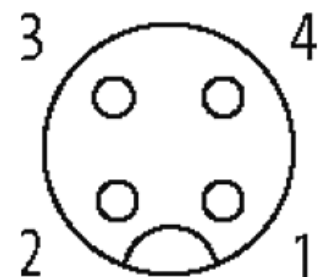

Operating voltage	max. 250 V AC/DC
Operating voltage (only UL listed)	max. 30 V AC/DC
Rated surge voltage	2.5 kV
Operating current per contact	max. 4 A
Material group	IEC 60664-1, category I
Coding	A-coded
Locking of ports	Screw thread (M12×1 mm) recommended torque 0.6 Nm, self-securing
Compression gland	M12 (SW13)
Protection	IP65, IP66K, IP67 inserted and tightened (EN 60529)
Locking material	Zinc die casting, matte nickel plated
Material	PUR
suitable for corrugated tube (internal Ø)	10 mm

General data

Standards	DIN EN 61076-2-101 (M12)
Pollution Degree	3
Temperature range	-25...+85 °C, depending on cable quality

Cables

Cable number	324
No./diameter of wires	4× 0.34 mm²
Wire isolation	PVC (br, wh, bl, bk)
Jacket Color	gray
Material (jacket)	PVC (CEI 20-22)
Outer Ø	5.0 mm ±5%
Bend radius (fixed)	5× outer Ø
Bend radius (moving)	10× outer Ø
Temperature range (fixed)	-30...+80 °C
Temperature range (mobile)	-10...+80 °C
Color (jacket)	gray

Commercial data

country of origin	DE
customs tariff number	85444290
EAN	4048879212441
eClass	27279218
Packaging unit	1

Sketch

Female

Product may differ from Image