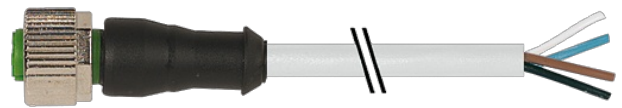

M12 female 0° with cable

PVC 4x0.34 gy CEI 10m

Female straight

M12, 4-pole

with cable sleeves

Plastic housings with good resistance against chemicals and oils.

The resistance to aggressive media should be individually tested for your application. Further details on request.

Further cable lengths on request.

[Link to Product](#)**Illustration**

Product may differ from Image

Approvals

* only for products with UL/CSA approved cable

cCSAus

Form

Form

Murrelektronik GmbH | Falkenstraße 3 | 71570 Oppenweiler | Fon +49 (71 91) 47-0 | Fax +49 (71 91) 47-491000 | shop@murrelektronik.com | shop.murrelektronik.com

Operating voltage	max. 250 V AC/DC
Operating voltage (only UL listed)	max. 30 V AC/DC
Rated surge voltage	2.5 kV
Operating current per contact	max. 4 A
Material group	IEC 60664-1, category I
Coding	A-coded
Locking of ports	Screw thread (M12×1 mm) recommended torque 0.6 Nm, self-securing
Compression gland	M12 (SW13)
Protection	IP65, IP66K, IP67 inserted and tightened (EN 60529)
Locking material	Zinc die casting, matte nickel plated
Material	PUR
suitable for corrugated tube (internal Ø)	10 mm

General data

Standards	DIN EN 61076-2-101 (M12)
Pollution Degree	3
Temperature range	-25...+85 °C, depending on cable quality

Cables

Cable number	324
No./diameter of wires	4× 0.34 mm ²
Wire isolation	PVC (br, wh, bl, bk)
Jacket Color	gray
Material (jacket)	PVC (CEI 20-22)
Outer Ø	5.0 mm ±5%
Bend radius (fixed)	5× outer Ø
Bend radius (moving)	10× outer Ø
Temperature range (fixed)	-30...+80 °C
Temperature range (mobile)	-10...+80 °C
Color (jacket)	gray