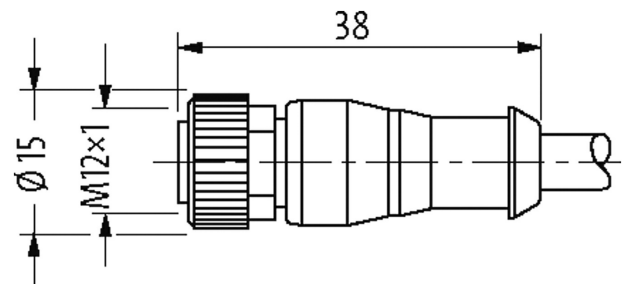

M12 female 0° with cable

PVC 4x0.34 gy CEI 10m

Female straight

M12, 4-pole

with cable sleeves

Plastic housings with good resistance against chemicals and oils.

The resistance to aggressive media should be individually tested for your application. Further details on request.

Further cable lengths on request.

[Link to Product](#)

Illustration

Product may differ from Image

Approvals

* only for products with UL/CSA approved cable

cCSAus

Form

Form

12221

Technical Data

The information in this brochure has been compiled with the utmost care.

Liability for the correctness completeness and topicality of the information is restricted to gross negligence. Version: 02/21

Murrelektronik GmbH | Falkenstraße 3 | 71570 Oppenweiler | Fon +49 (71 91) 47-0 | Fax +49 (71 91) 47-491000 | shop@murrelektronik.com | shop.murrelektronik.com