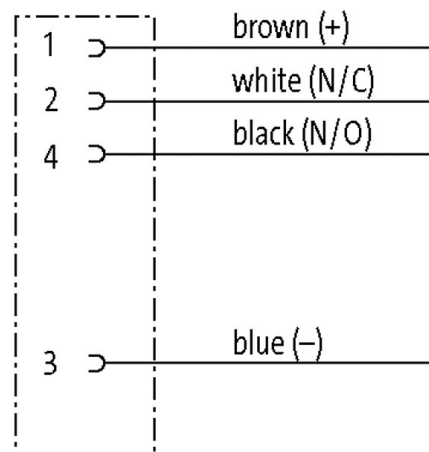

M12 female 0° with cable

PVC 4x0.34 gy CEI 10m

Female straight

M12, 4-pole

with cable sleeves

Plastic housings with good resistance against chemicals and oils.

The resistance to aggressive media should be individually tested for your application. Further details on request.

Further cable lengths on request.

[Link to Product](#)**Illustration**

Product may differ from Image

Approvals

* only for products with UL/CSA approved cable

cCSAus

Form

Form