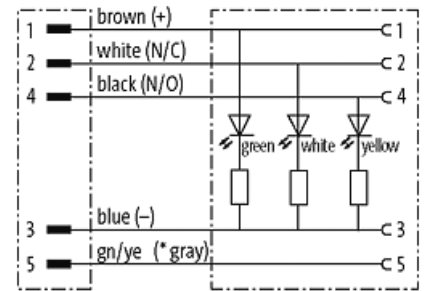

M12 male 0° / M12 female 90° LED

PUR 5x0.34 bk UL/CSA+robot+drag chain 30m

Male straight - female 90°

Art.-No. 7005 - M12 Lite - (plastic hexagonal screw) on request

M12 - M12, 5-pole

3 × LED (PNP), (NPN) on request

with cable sleeves

Zinc die casting, save-cover coated

[Link to Product](#)**Illustration**

Product may differ from Image

Commercial data

country of origin	DE
customs tariff number	85444290
EAN	4048879621397
eClass	27279218
Packaging unit	1

Sketch

(* for cable type 126, 732, 219, 619)

Male

Female

Product may differ from Image