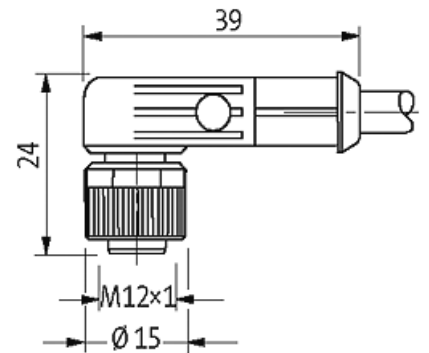

M12 male 0° / M12 female 90° LED

PUR 5x0.34 bk UL/CSA+robot+drag chain 30m

Male straight - female 90°

Art.-No. 7005 - M12 Lite - (plastic hexagonal screw) on request

M12 - M12, 5-pole

3 × LED (PNP), (NPN) on request

with cable sleeves

Zinc die casting, save-cover coated

[Link to Product](#)**Illustration**

Product may differ from Image

Commercial data

country of origin	DE
customs tariff number	85444290
EAN	4048879621397
eClass	27279218
Packaging unit	1

Sketch

(* for cable type 126, 732, 219, 619)

Male

Female

Product may differ from Image