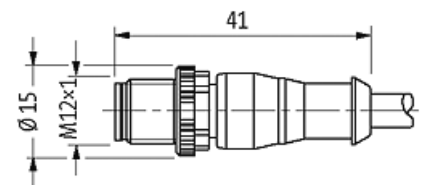

M12 male 0° / M12 female 90° LED

PUR 5x0.34 bk UL/CSA+robot+drag chain 30m

Male straight - female 90°

Art.-No. 7005 - M12 Lite - (plastic hexagonal screw) on request

M12 - M12, 5-pole

3 × LED (PNP), (NPN) on request

with cable sleeves

Zinc die casting, save-cover coated

[Link to Product](#)**Illustration**

Product may differ from Image

Commercial data

country of origin	DE
customs tariff number	85444290
EAN	4048879621397
eClass	27279218
Packaging unit	1

Sketch

(* for cable type 126, 732, 219, 619)

Male

Female

Product may differ from Image