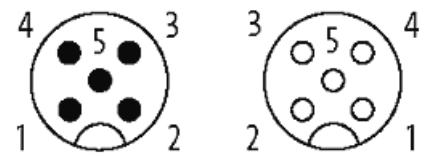

M12 male 0° / M12 female 90° LED

PUR 5x0.34 bk UL/CSA+robot+drag chain 30m

Male straight - female 90°

Art.-No. 7005 - M12 Lite - (plastic hexagonal screw) on request

M12 - M12, 5-pole

3 × LED (PNP), (NPN) on request

with cable sleeves

Zinc die casting, save-cover coated

[Link to Product](#)**Illustration**

Product may differ from Image

Commercial data

country of origin	DE
customs tariff number	85444290
EAN	4048879621397
eClass	27279218
Packaging unit	1

Sketch

(* for cable type 126, 732, 219, 619)

Male

Female

Product may differ from Image