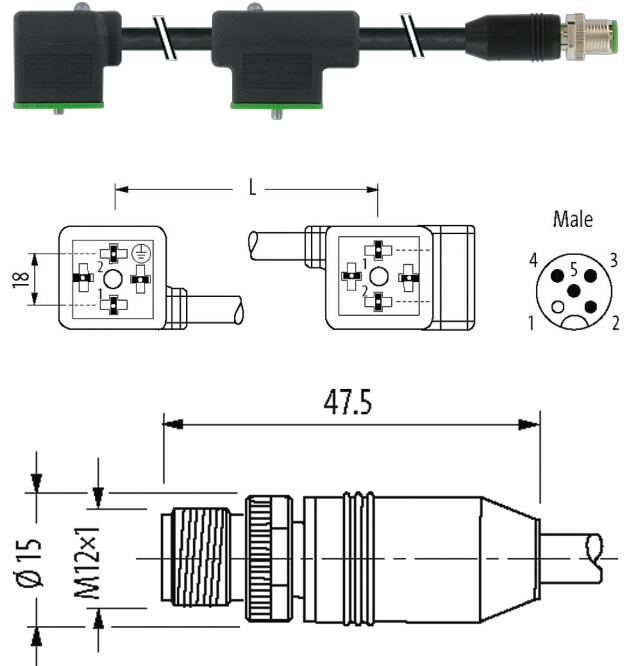

M12 MALE 0° +CABLE / MSUD DOUBLE VALVE PLUG 18MM

PUR 4X0.75 black UL/CSA, drag ch 3m

[Link to Product](#)**Illustration**

Product may differ from Image

Commercial data

country of origin	CZ
customs tariff number	85444290
EAN	4048879489218
eClass	27143423
Packaging unit	1