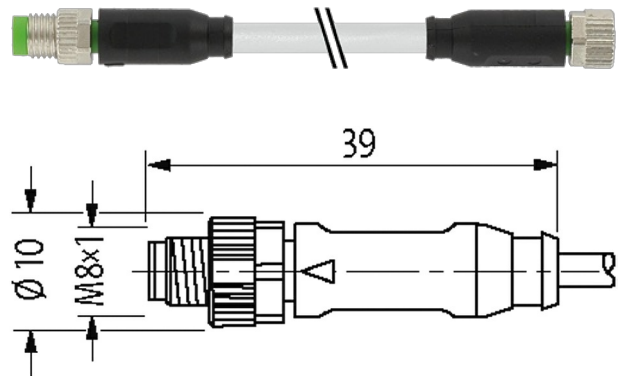

**M8 male 0° / M8 female 0°**

PUR 3x0.25 gy UL/CSA+robot+drag chain 7,5m

Male straight - female straight

M8 - M8, 3-pole

Zinc die casting, save-cover coated  
with cable sleeves

Art.-No. 7005 - M12 Lite - (plastic hexagonal screw) on request

[Link to Product](#)**Illustration**

Product may differ from Image

**Commercial data**

country of origin	DE
customs tariff number	85444290
EAN	4048879439077
eClass	27279218
Packaging unit	1

**Sketch**

Male

Female

Product may differ from Image