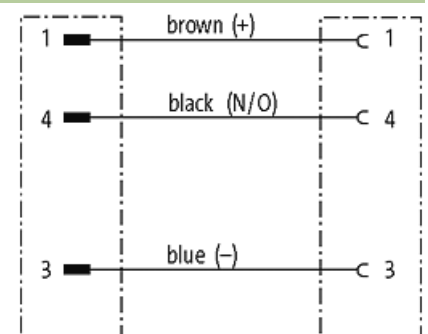

**M8 male 0° / M8 female 0°**

PUR 3x0.25 gy UL/CSA+robot+drag chain 7,5m

Male straight - female straight

M8 - M8, 3-pole

Zinc die casting, save-cover coated  
with cable sleeves

Art.-No. 7005 - M12 Lite - (plastic hexagonal screw) on request

[Link to Product](#)**Illustration**

Product may differ from Image

**Commercial data**

country of origin	DE
customs tariff number	85444290
EAN	4048879439077
eClass	27279218
Packaging unit	1

**Sketch**

Male

Female

Product may differ from Image