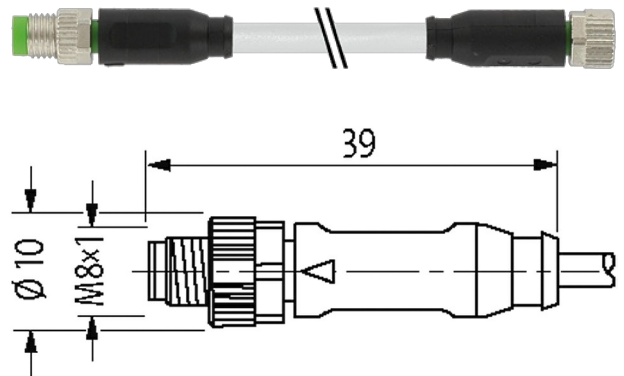

M8 male 0° / M8 female 0°

PUR 3x0.25 gy UL/CSA+robot+drag chain 10m

Male straight - female straight

M8 - M8, 3-pole

Zinc die casting, save-cover coated
with cable sleeves

Art.-No. 7005 - M12 Lite - (plastic hexagonal screw) on request

[Link to Product](#)**Illustration**

Product may differ from Image

Commercial data

country of origin	DE
customs tariff number	85444290
EAN	4048879455015
eClass	27279218
Packaging unit	1

Sketch

Male

Female

Product may differ from Image