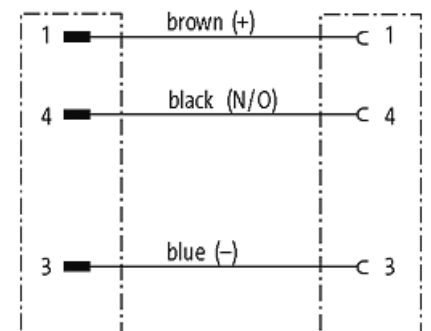

M8 male 0° / M8 female 0°

PUR 3x0.25 gy UL/CSA+robot+drag chain 10m

Male straight - female straight

M8 - M8, 3-pole

Zinc die casting, save-cover coated
with cable sleeves

Art.-No. 7005 - M12 Lite - (plastic hexagonal screw) on request

[Link to Product](#)**Illustration**

Product may differ from Image

Commercial data

country of origin	DE
customs tariff number	85444290
EAN	4048879455015
eClass	27279218
Packaging unit	1

Sketch

Male

Female

Product may differ from Image