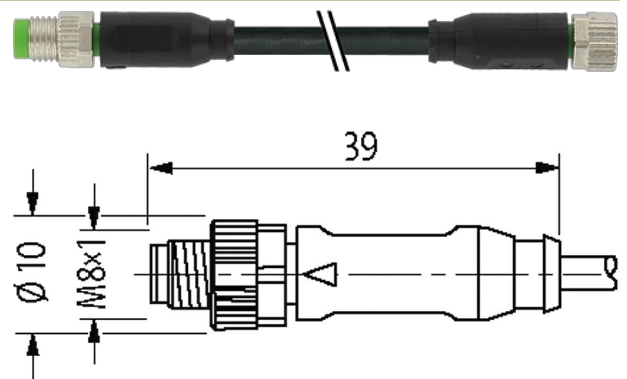

M8 male 0° / M8 female 0°

PUR 3x0.25 bk UL/CSA+robot+drag chain 0,4m

Male straight - female straight

M8 - M8, 3-pole

Zinc die casting, save-cover coated
with cable sleeves

Art.-No. 7005 - M12 Lite - (plastic hexagonal screw) on request

[Link to Product](#)**Illustration**

Product may differ from Image

Commercial data

country of origin	DE
customs tariff number	85444290
EAN	4048879130752
eClass	27279218
Packaging unit	1

Sketch

Male

Female

Product may differ from Image