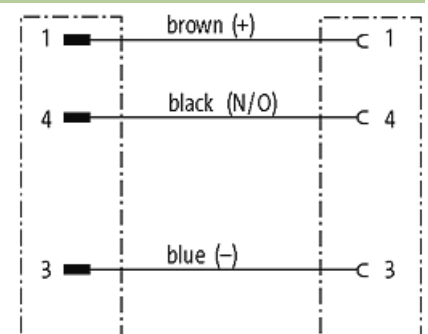

M8 male 0° / M8 female 0°

PUR 3x0.25 bk UL/CSA+robot+drag chain 0,4m

Male straight - female straight

M8 - M8, 3-pole

Zinc die casting, save-cover coated
with cable sleeves

Art.-No. 7005 - M12 Lite - (plastic hexagonal screw) on request

[Link to Product](#)**Illustration**

Product may differ from Image

Commercial data

country of origin	DE
customs tariff number	85444290
EAN	4048879130752
eClass	27279218
Packaging unit	1

Sketch

Male

Female

Product may differ from Image