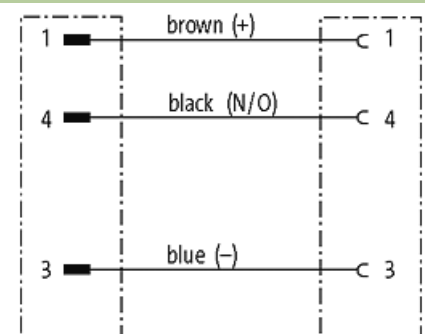

**M8 male 0° / M8 female 0°**

PUR 3x0.25 bk UL/CSA+robot+drag chain 0,7m

Male straight - female straight

M8 - M8, 3-pole

Zinc die casting, save-cover coated  
with cable sleeves

Art.-No. 7005 - M12 Lite - (plastic hexagonal screw) on request

[Link to Product](#)**Illustration**

Product may differ from Image

**Commercial data**

country of origin	DE
customs tariff number	85444290
EAN	4048879651608
eClass	27279218
Packaging unit	1

**Sketch**

Male

Female

Product may differ from Image