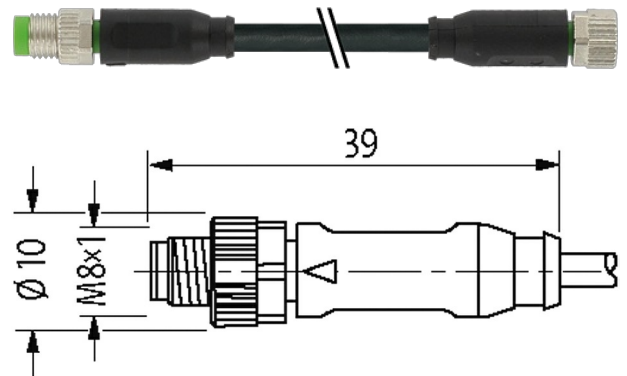

**M8 male 0° / M8 female 0°**

PUR 3x0.25 bk UL/CSA+robot+drag chain 0,7m

Male straight - female straight

M8 - M8, 3-pole

Zinc die casting, save-cover coated  
with cable sleeves

Art.-No. 7005 - M12 Lite - (plastic hexagonal screw) on request

[Link to Product](#)**Illustration**

Product may differ from Image

**Commercial data**

country of origin	DE
customs tariff number	85444290
EAN	4048879651608
eClass	27279218
Packaging unit	1

**Sketch**

Male

Female

Product may differ from Image