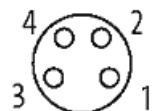

Product may differ from Image