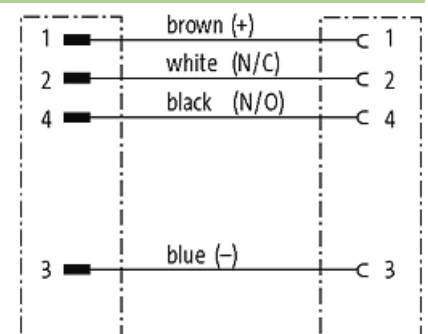

**M8 male 0° / M8 female 0°**

PUR 4x0.25 bk UL/CSA+robot+drag chain 0,15m

Male straight - female straight

M8 - M8, 4-pole

Zinc die casting, save-cover coated  
with cable sleeves

Art.-No. 7005 - M8 Lite - (plastic hexagonal screw) on request

[Link to Product](#)**Illustration**

Product may differ from Image

**Commercial data**

country of origin	DE
customs tariff number	85444290
EAN	4048879503129
eClass	27279218
Packaging unit	1

**Sketch**

Male

Female

Product may differ from Image