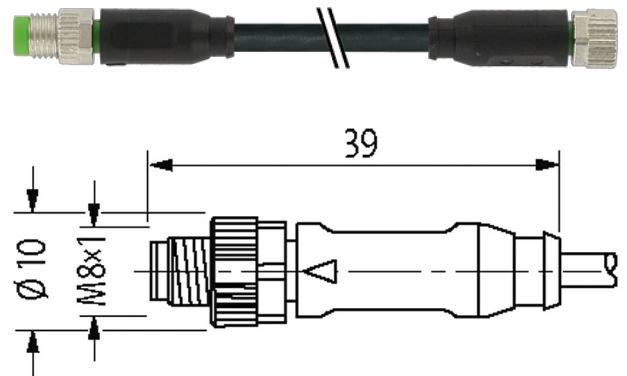

**M8 male 0° / M8 female 0°**

PUR 4x0.25 bk UL/CSA+robot+drag chain 0,15m

Male straight - female straight

M8 - M8, 4-pole

Zinc die casting, save-cover coated  
with cable sleeves

Art.-No. 7005 - M8 Lite - (plastic hexagonal screw) on request

[Link to Product](#)**Illustration**

Product may differ from Image

**Commercial data**

country of origin	DE
customs tariff number	85444290
EAN	4048879503129
eClass	27279218
Packaging unit	1

**Sketch**

Male

Female

Product may differ from Image