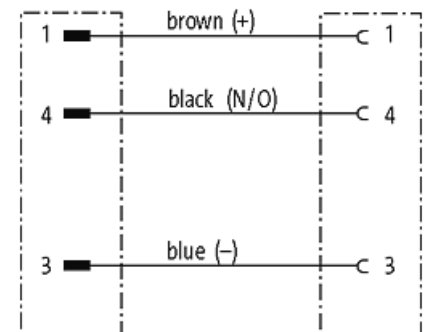

M8 male 90° / M8 female 0°

PUR 3x0.25 bk UL/CSA+robot+drag chain 0,4m

Male 90° - female straight

M8 - M8, 3-pole

Zinc die casting, save-cover coated
with cable sleeves

Art.-No. 7005 - M8 Lite - (plastic hexagonal screw) on request

[Link to Product](#)**Illustration**

Product may differ from Image

Commercial data

country of origin	DE
customs tariff number	85444290
EAN	4048879310574
eClass	27279218
Packaging unit	1

Sketch

Product may differ from Image