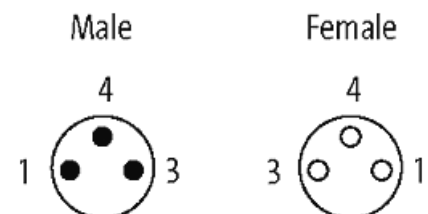

M8 male 90° / M8 female 0°

PUR 3x0.25 bk UL/CSA+robot+drag chain 0,4m

Male 90° - female straight

M8 - M8, 3-pole

Zinc die casting, save-cover coated
with cable sleeves

Art.-No. 7005 - M8 Lite - (plastic hexagonal screw) on request

[Link to Product](#)**Illustration**

Product may differ from Image

Commercial data

country of origin	DE
customs tariff number	85444290
EAN	4048879310574
eClass	27279218
Packaging unit	1

Sketch

Product may differ from Image