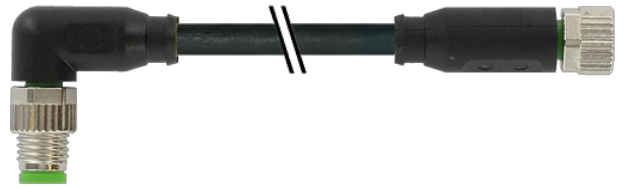

M8 male 90° / M8 female 0°

PUR 3x0.25 bk UL/CSA+robot+drag chain 0,4m

Male 90° - female straight

M8 - M8, 3-pole

Zinc die casting, save-cover coated
with cable sleeves

Art.-No. 7005 - M8 Lite - (plastic hexagonal screw) on request

[Link to Product](#)

Illustration

Product may differ from Image

Commercial data

country of origin	DE
customs tariff number	85444290
EAN	4048879310574
eClass	27279218
Packaging unit	1