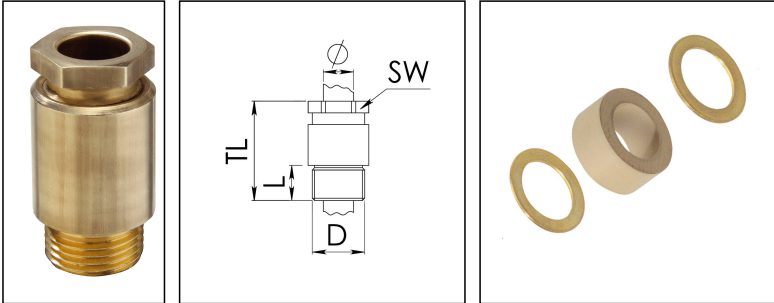

## KVM 105-W70

Cable gland, brass, similar to DIN 89280, M105

Products may differ in size, colour and appearance to those shown. If you require further information or customisation, please contact us directly.

<b>Material cable gland</b>	Brass
<b>Material sealing gasket</b>	EPDM
<b>Temp. range min</b>	-40 °C
<b>Temp. range max</b>	100 °C
<b>Protection class</b>	IP54
<b>Thread type</b>	M
<b>Ø Connection thread D</b>	105
<b>Lead</b>	2
<b>Length screw-in thread L</b>	20 mm
<b>Ø cable diameter min</b>	68 mm
<b>Ø cable diameter max</b>	73 mm
<b>Key width SW</b>	105 mm
<b>Collar diameter (E)</b>	113 mm
<b>Total length TL</b>	88 mm
<b>Install. torques fitting</b>	30 N m
<b>Install. torques cap nut</b>	30 N m
<b>Advice</b>	* Similar to DIN 89280
<b>Surface</b>	Bright
<b>Order no. bright</b>	10010890
<b>Type</b>	KVM 105-W70
<b>Packing unit</b>	1
<b>ETIM-Classification</b>	EC000441