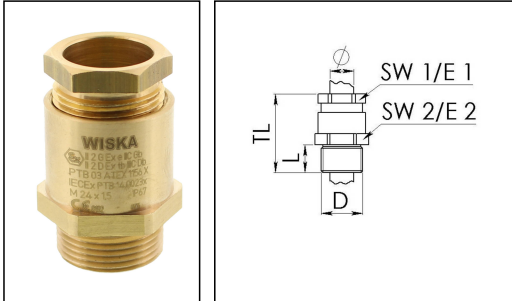

## EX-KVM-32-Z-20

Ex Cable gland hexagonal, brass, M32

Products may differ in size, colour and appearance to those shown. If you require further information or customisation, please contact us directly.

Material cable gland	Brass
Material sealing gasket	EPDM
Temp. range min	-40 °C
Temp. range max	120 °C
Protection class	IP66 / IP67
Type of protection	Ex e, Ex tb
Ex-Certificate	IECEx, ATEX
Thread type	M
Ø Connection thread D	32
Lead	1,5
Length screw-in thread L	12 mm
Ø cable diameter min	18 mm
Ø cable diameter max	20,5 mm
Key width SW1	30 mm
Key width SW	36 mm
Key width SW2	36 mm
Total length TL	49 mm - 53 mm
Install. torques fitting	10 N m
Install. torques cap nut	10 N m
Surface	Bright
Order no. bright	10030039
Type	EX-KVM-32-Z-20
Packing unit	1
ETIM-Classification	EC000441