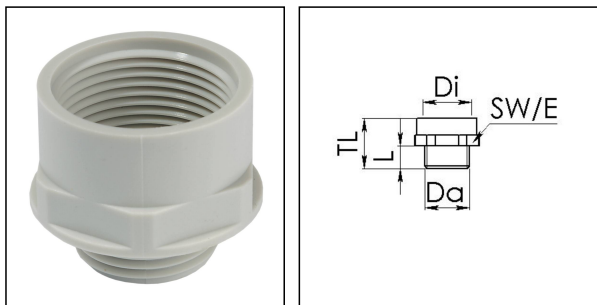

## APM 48/63

Adaptor polyamide, RAL 7035, Pg48 / M63

Products may differ in size, colour and appearance to those shown. If you require further information or customisation, please contact us directly.

<b>Material</b>	Polyamide, fibre reinforced
<b>Temp. range min</b>	-40 °C
<b>Temp. range max</b>	100 °C
<b>Glow wire test</b>	650 °C
<b>Thread type outer</b>	PG
<b>Ø outer thread</b>	48
<b>Length screw-in thread L</b>	15 mm
<b>Thread type inner</b>	M
<b>Ø inner thread</b>	63
<b>Lead inner</b>	1,5
<b>Length internal thread</b>	15,5 mm
<b>Total length TL</b>	33 mm
<b>Key width SW</b>	68 mm
<b>Collar diameter (E)</b>	72 mm
<b>Form</b>	A
<b>Product Color</b>	RAL 7035
<b>Order no. RAL 7035</b>	10063677
<b>Type</b>	APM 48/63
<b>Packing unit</b>	5
<b>ETIM-Classification</b>	EC000938