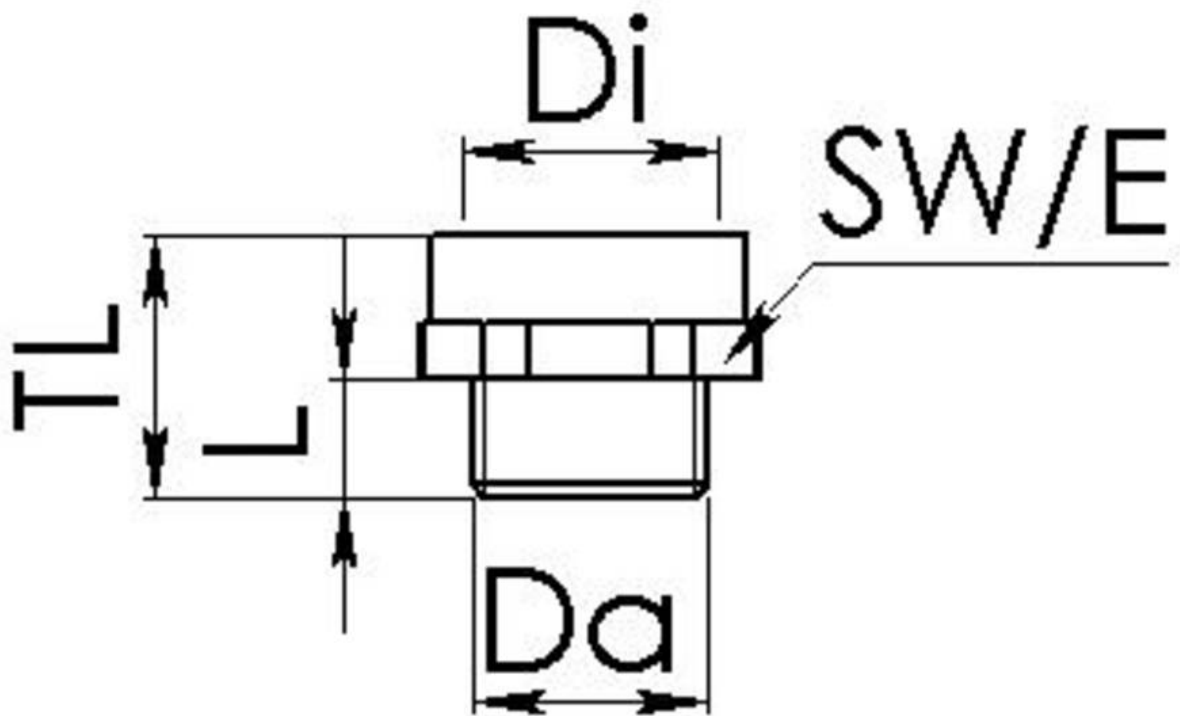

Your Contact:

WISKA Hoppmann GmbH

Kisdorfer Weg 28 · 24568 Kaltenkirchen · Germany

☎ +49-4191-508-0 · 📠 +49-4191-508-209

contact@wiska.de · www.wiska.com