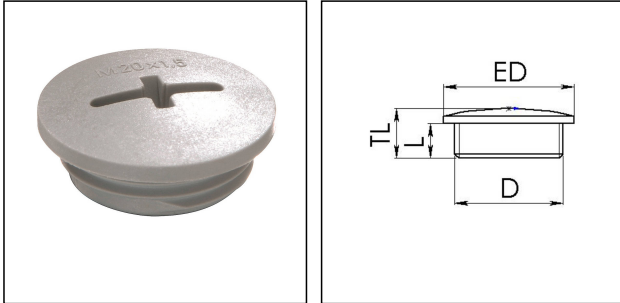

## EVS 12

Stop end, polystyrene, RAL 7001, M12

Products may differ in size, colour and appearance to those shown. If you require further information or customisation, please contact us directly.

<b>Material</b>	Polystyrene, impact resistant
<b>Temp. range min</b>	-20 °C
<b>Temp. range max</b>	60 °C
<b>Protection class</b>	IP56
<b>Advice</b>	with sealing IP66/IP68
<b>Thread type</b>	M
<b>Ø Connection thread D</b>	12
<b>Lead</b>	1,5
<b>Length screw-in thread L</b>	6 mm
<b>Total length TL</b>	8 mm
<b>External diameter ED</b>	15 mm
<b>Product Color</b>	RAL 7001
<b>Order no. RAL 7001</b>	10064658
<b>Type</b>	EVS 12
<b>Packing unit</b>	100
<b>ETIM-Classification</b>	EC000032