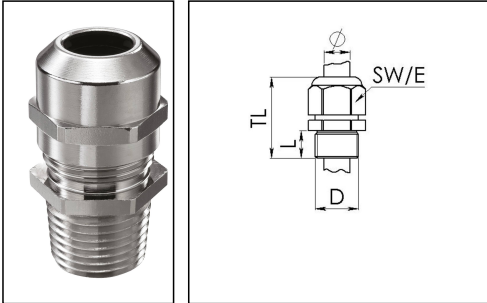

## NMSKV 1

Cable gland, brass nickel-plated, 1"

Products may differ in size, colour and appearance to those shown. If you require further information or customisation, please contact us directly.

<b>Material cable gland</b>	Brass nickel-plated
<b>Material clamping cage</b>	Polyamide
<b>Material sealing gasket</b>	EPDM
<b>Temp. range min</b>	-40 °C
<b>Temp. range max</b>	100 °C
<b>Protection class</b>	IP68 (5 bar 30 min), IP69
<b>Thread type</b>	NPT
<b>Ø Connection thread D</b>	1"
<b>Length screw-in thread L</b>	20 mm
<b>Ø cable diameter min</b>	13 mm
<b>Ø cable diameter max</b>	21 mm
<b>Ø cable diameter UL</b>	14,6 mm - 19,5 mm
<b>Key width SW</b>	36 mm
<b>Collar diameter (E)</b>	40 mm
<b>Type of cable anchorage</b>	A
<b>Install. torques fitting</b>	20 N m
<b>Install. torques cap nut</b>	20 N m
<b>Impact category</b>	6
<b>Total length TL</b>	46 mm - 53 mm
<b>Surface</b>	Nickel-plated
<b>Order no. nickel-plated</b>	10065484
<b>Type</b>	NMSKV 1
<b>Packing unit</b>	25
<b>ETIM-Classification</b>	EC000441

Remarks:

Your Contact:

WISKA Hoppmann GmbH

Kisdorfer Weg 28 · 24568 Kaltenkirchen · Germany

☎ +49-4191-508-0 · 📠 +49-4191-508-209

contact@wiska.de · www.wiska.com

When using a locknut NMMU, an additional connection thread gasket EADR must be used to achieve protection class IP69 / IP68.