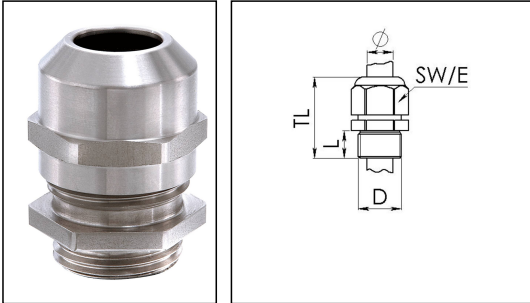

## ESSKV-4 20 LT

Cable gland LowTemp, stainless steel A4, M20

Products may differ in size, colour and appearance to those shown. If you require further information or customisation, please contact us directly.

<b>Material cable gland</b>	Stainless steel A4 (1.4404)
<b>Material clamping cage</b>	Polyamide
<b>Material sealing gasket</b>	Silicone
<b>Temp. range min</b>	-60 °C
<b>Temp. range max</b>	100 °C
<b>Protection class</b>	IP69, IP68 (5 bar 30 min)
<b>Thread type</b>	M
<b>Ø Connection thread D</b>	20
<b>Lead</b>	1,5
<b>Length screw-in thread L</b>	6 mm
<b>Ø cable diameter min</b>	6 mm
<b>Ø cable diameter max</b>	13 mm
<b>Key width SW</b>	24 mm
<b>Collar diameter (E)</b>	27 mm
<b>Total length TL</b>	29 mm - 37 mm
<b>Type of cable anchorage</b>	A
<b>Install. torques fitting</b>	8 N m
<b>Install. torques cap nut</b>	8 N m
<b>Impact category</b>	6
<b>WISKA-Order no.</b>	10065883
<b>Type</b>	ESSKV-4 20 LT
<b>Packing unit</b>	10
<b>ETIM-Classification</b>	EC000441