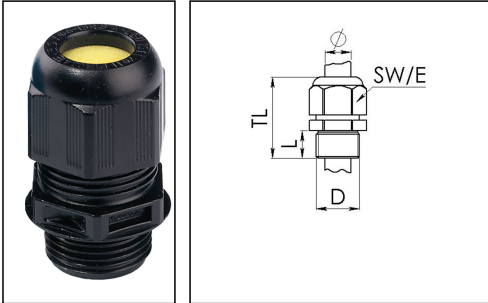

ESKE/1-e 63

Ex-cable gland, polyamide with short thread, RAL 9005, M63

Products may differ in size, colour and appearance to those shown. If you require further information or customisation, please contact us directly.

Material cable gland	Polyamide
Material sealing gasket	EPDM
Temp. range min	-40 °C
Temp. range max	75 °C
Protection class	IP66 / IP68 (5 bar 30 min)
Type of protection	Ex eb, Ex tb
Ex-Certificate	IECEx, ATEX
Glow wire test	750 °C
Thread type	M
Ø Connection thread D	63
Lead	1,5
Length screw-in thread L	15 mm
Ø cable diameter min	34 mm
Ø cable diameter max	48 mm
Key width SW	68 mm
Collar diameter (E)	75 mm
Total length TL	64 mm - 78 mm
Install. torques fitting	17 N m
Install. torques cap nut	16 N m
Equipment	Incl. connection thread gasket
Product Color	RAL 9005
Order no. RAL 9005	10103370
Type	ESKE/1-e 63
Packing unit	1
ETIM-Classification	EC000441