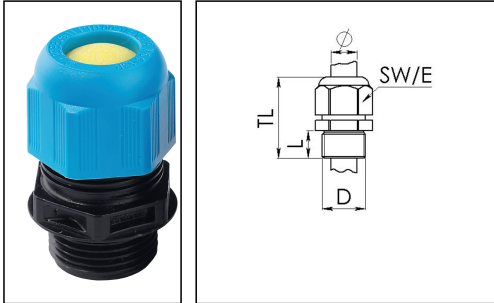

ESKE/1-i 40

Ex-cable gland, polyamide with short thread, RAL 9005/5012, M40

Products may differ in size, colour and appearance to those shown. If you require further information or customisation, please contact us directly.

Material cable gland	Polyamide
Material sealing gasket	EPDM
Temp. range min	-40 °C
Temp. range max	75 °C
Protection class	IP66 / IP68 (5 bar 30 min)
Type of protection	Ex eb, Ex tb
Ex-Certificate	IECEx, ATEX
Glow wire test	750 °C
Thread type	M
Ø Connection thread D	40
Lead	1,5
Length screw-in thread L	12 mm
Ø cable diameter min	17 mm
Ø cable diameter max	28 mm
Key width SW	46 mm
Collar diameter (E)	51 mm
Total length TL	52 mm - 65 mm
Install. torques fitting	11 N m
Install. torques cap nut	10 N m
Equipment	Incl. connection thread gasket
Product Color	RAL 5012 / RAL 9005
Order no. RAL 9005	10103376
Type	ESKE/1-i 40
Packing unit	10
ETIM-Classification	EC000441