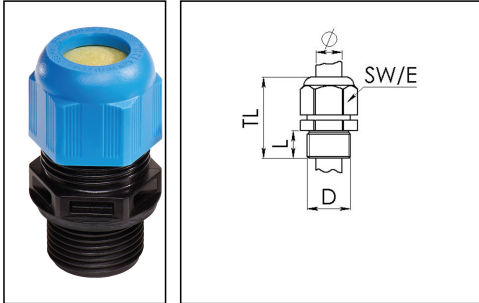

ESKE/1-L-i 32

Ex-cable gland, polyamide with long thread, RAL 9005/5012, M32

Products may differ in size, colour and appearance to those shown. If you require further information or customisation, please contact us directly.

Material cable gland	Polyamide
Material sealing gasket	EPDM
Temp. range min	-40 °C
Temp. range max	75 °C
Protection class	IP66 / IP68 (5 bar 30 min)
Type of protection	Ex eb, Ex tb
Ex-Certificate	IECEx, ATEX
Glow wire test	750 °C
Thread type	M
Ø Connection thread D	32
Lead	1,5
Length screw-in thread L	15 mm
Ø cable diameter min	13 mm
Ø cable diameter max	21 mm
Key width SW	36 mm
Collar diameter (E)	40 mm
Total length TL	45 mm - 53 mm
Install. torques fitting	4,5 N m
Install. torques cap nut	3 N m
Equipment	Incl. connection thread gasket
Product Color	RAL 5012 / RAL 9005
Order no. RAL 9005	10103391
Type	ESKE/1-L-i 32
Packing unit	25
ETIM-Classification	EC000441