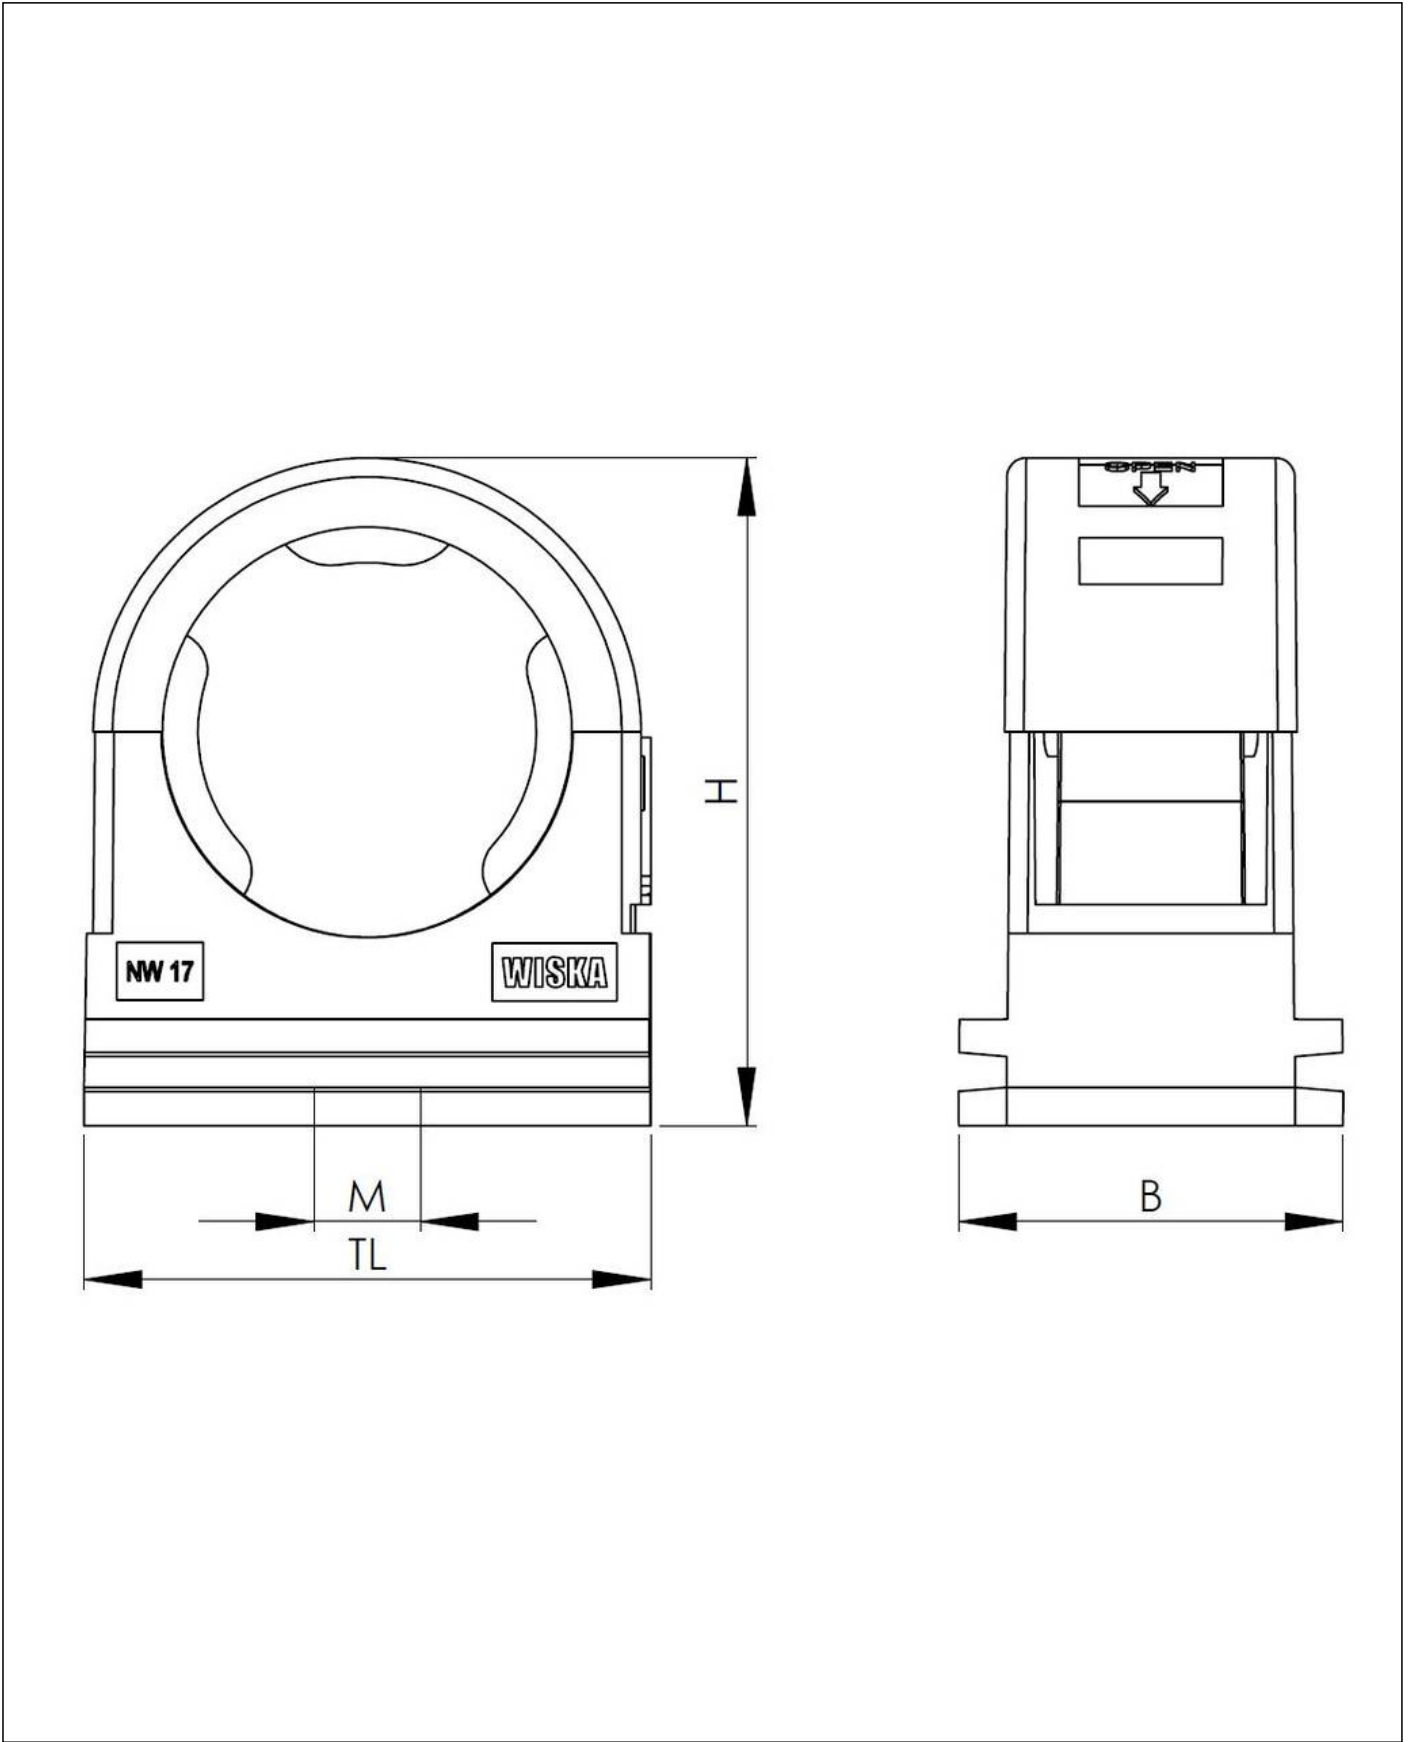

Your Contact:
WISKA Hoppmann GmbH
Kisdorfer Weg 28 · 24568 Kaltenkirchen · Germany
☎ +49-4191-508-0 · 📠 +49-4191-508-209
contact@wiska.de · www.wiska.com