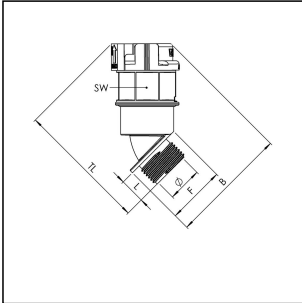

EBF45-07-12-BG

Conduit fitting, 45° angle, plastic, RAL 7031, NW 07 / M12

Products may differ in size, colour and appearance to those shown. If you require further information or customisation, please contact us directly.

Material Conduit fitting	polyamide UL94-V0
Material Connection thread	polyamide UL94-V0
Material sealing gasket	TPU
Protection class	IP66, IP68
Temp. range min	-40 °C
Temp. range max	100 °C
Operational areas	EN 45545 - Railway
NW	7
Thread type	M
Ø Connection thread D	12
Lead	1,5
Length screw-in thread L	9 mm
Ø inside	6 mm
Ø Gasket F	18 mm
Key width SW	17 mm
Width B	44,8 mm
Total length TL	47,2 mm
Type of conduit fitting	45° Angle
UL 1696	No
Product Color	RAL 7031
Type	EBF45-07-12-BG
Order no. RAL 7031	10106948
Packing unit	50
ETIM-Classification	EC001176