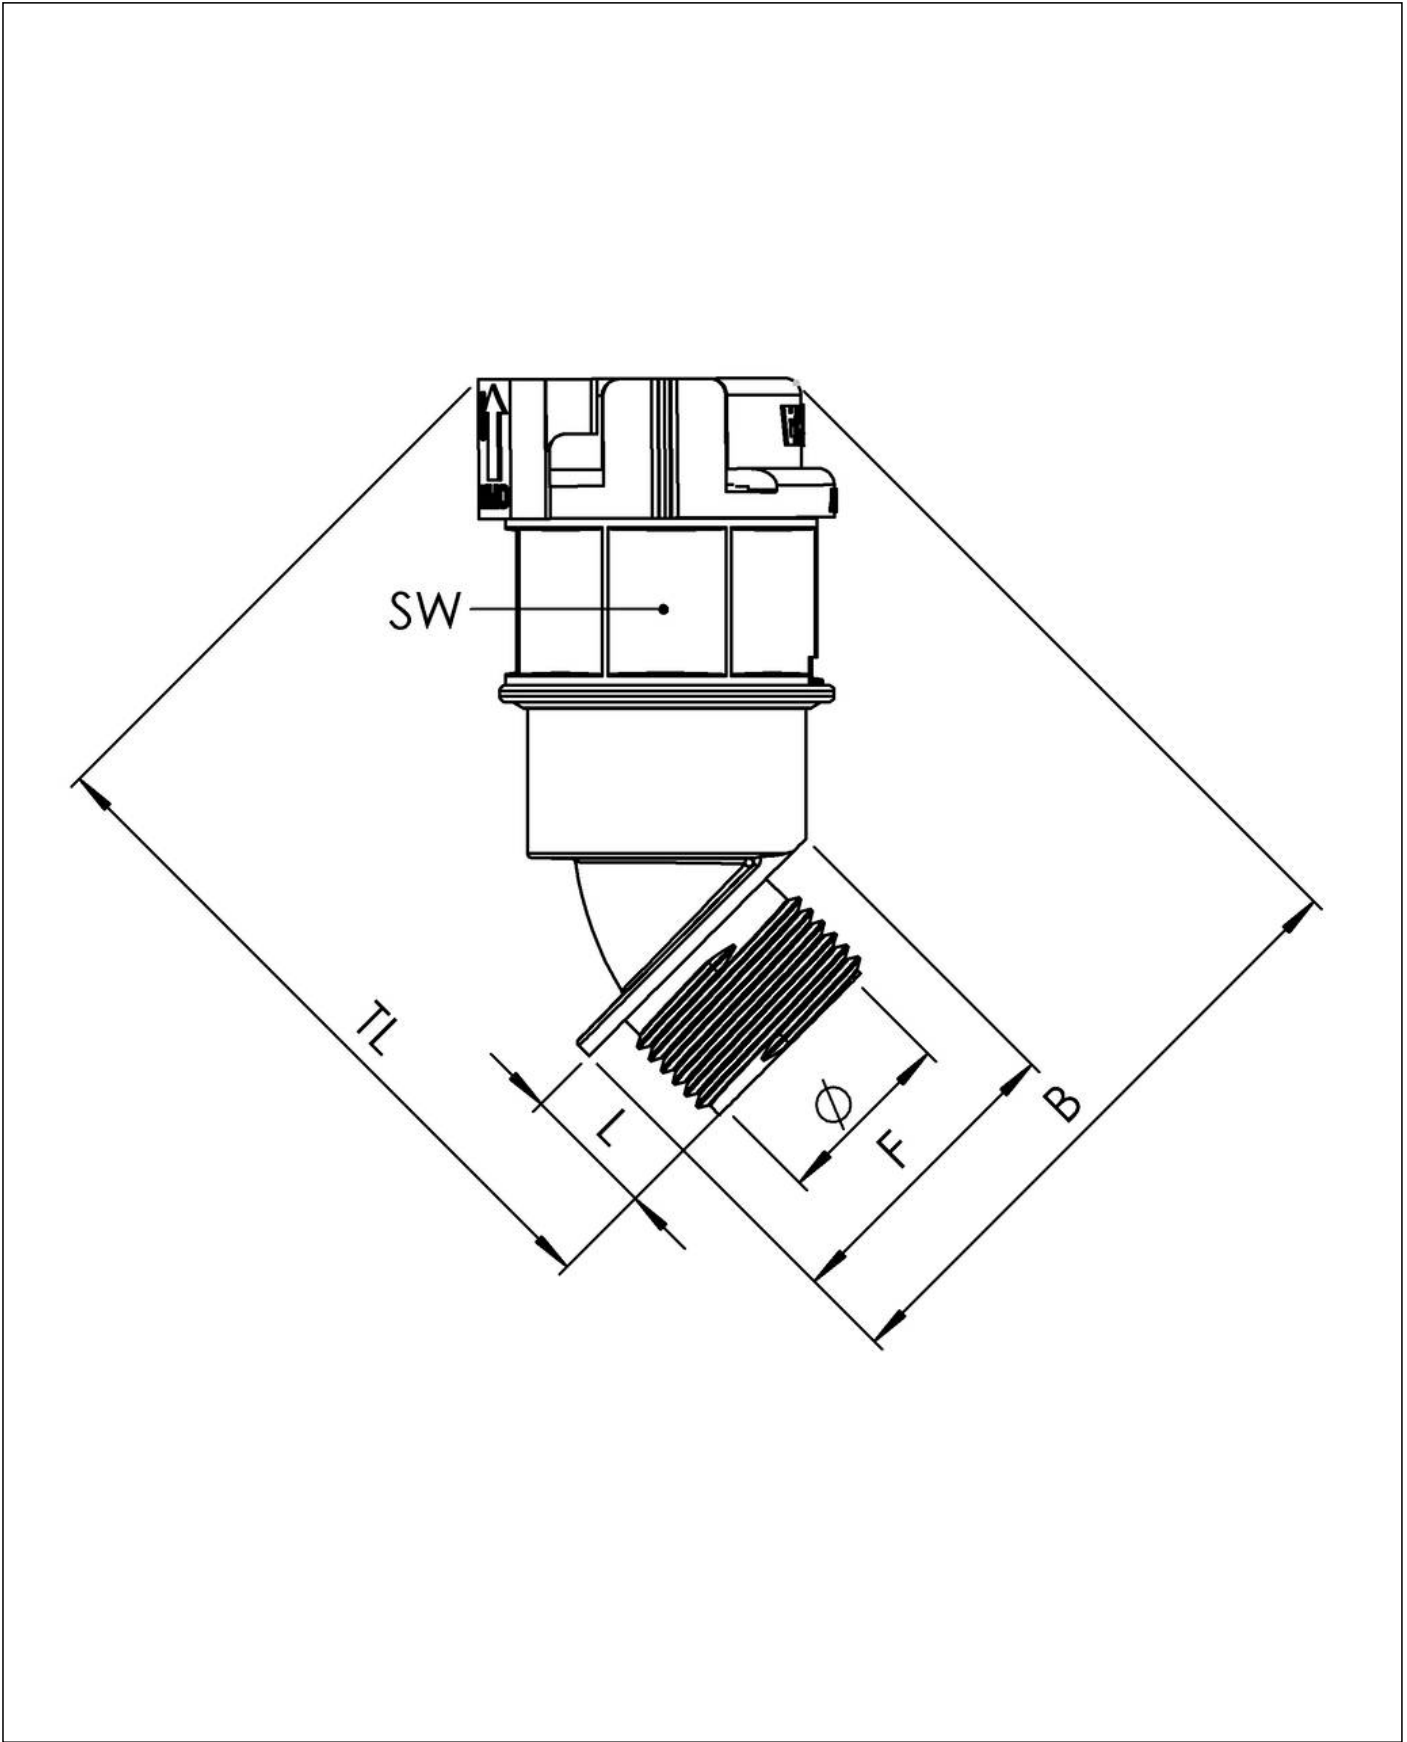

Your Contact:
WISKA Hoppmann GmbH
Kisdorfer Weg 28 · 24568 Kaltenkirchen · Germany
☎ +49-4191-508-0 · 📠 +49-4191-508-209
contact@wiska.de · www.wiska.com