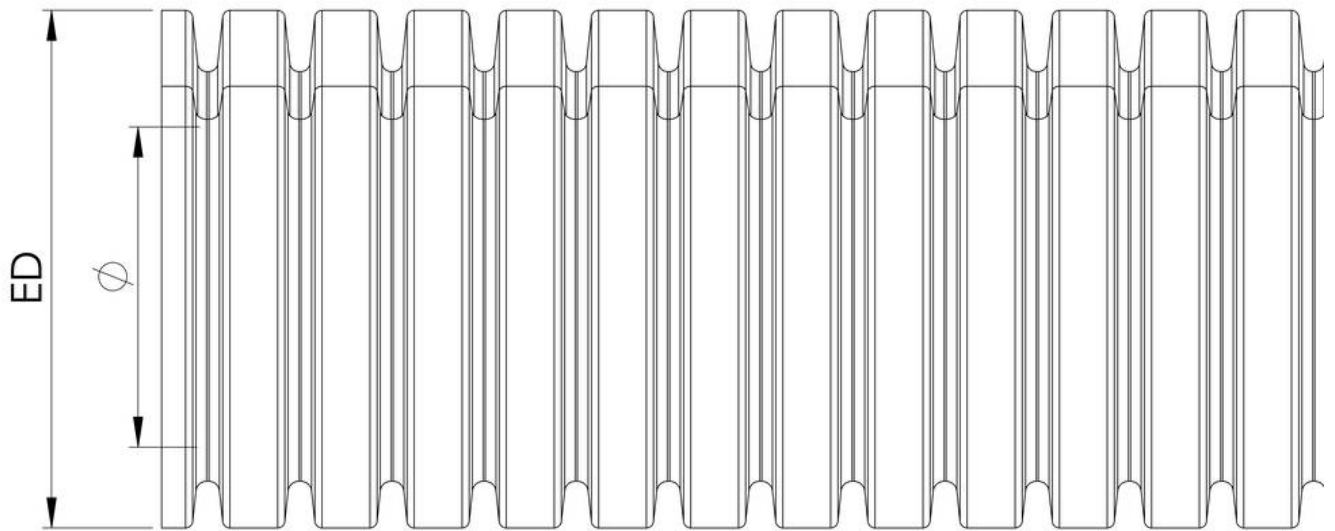

Your Contact:

WISKA Hoppmann GmbH

Kisdorfer Weg 28 · 24568 Kaltenkirchen · Germany

☎ +49-4191-508-0 · 📠 +49-4191-508-209

✉ contact@wiska.de · 🌐 www.wiska.com