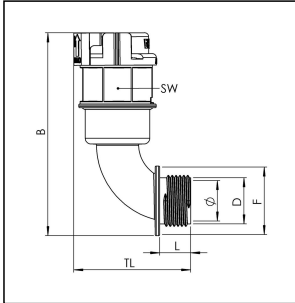

## EBF90-23-32-BG

Conduit fitting, 90° angle, plastic

Products may differ in size, colour and appearance to those shown. If you require further information or customisation, please contact us directly.

<b>Material Conduit fitting</b>	polyamide UL94-V0
<b>Material Connection thread</b>	polyamide UL94-V0
<b>Material sealing gasket</b>	TPU
<b>Protection class</b>	IP68, IP66
<b>Temp. range min</b>	-40 °C
<b>Temp. range max</b>	100 °C
<b>Operational areas</b>	EN 45545 - Railway
<b>NW</b>	23
<b>Thread type</b>	M
<b>Ø Connection thread D</b>	32
<b>Lead</b>	1,5
<b>Length screw-in thread L</b>	13 mm
<b>Ø inside</b>	19 mm
<b>Ø Gasket F</b>	38 mm
<b>Key width SW</b>	36 mm
<b>Width B</b>	100,9 mm
<b>Total length TL</b>	55,5 mm
<b>Type of conduit fitting</b>	90° Angle
<b>UL 1696</b>	Yes
<b>Product Color</b>	RAL 7031
<b>Type</b>	EBF90-23-32-BG
<b>Order no. RAL 7031</b>	10108887
<b>Packing unit</b>	25
<b>ETIM-Classification</b>	EC001176