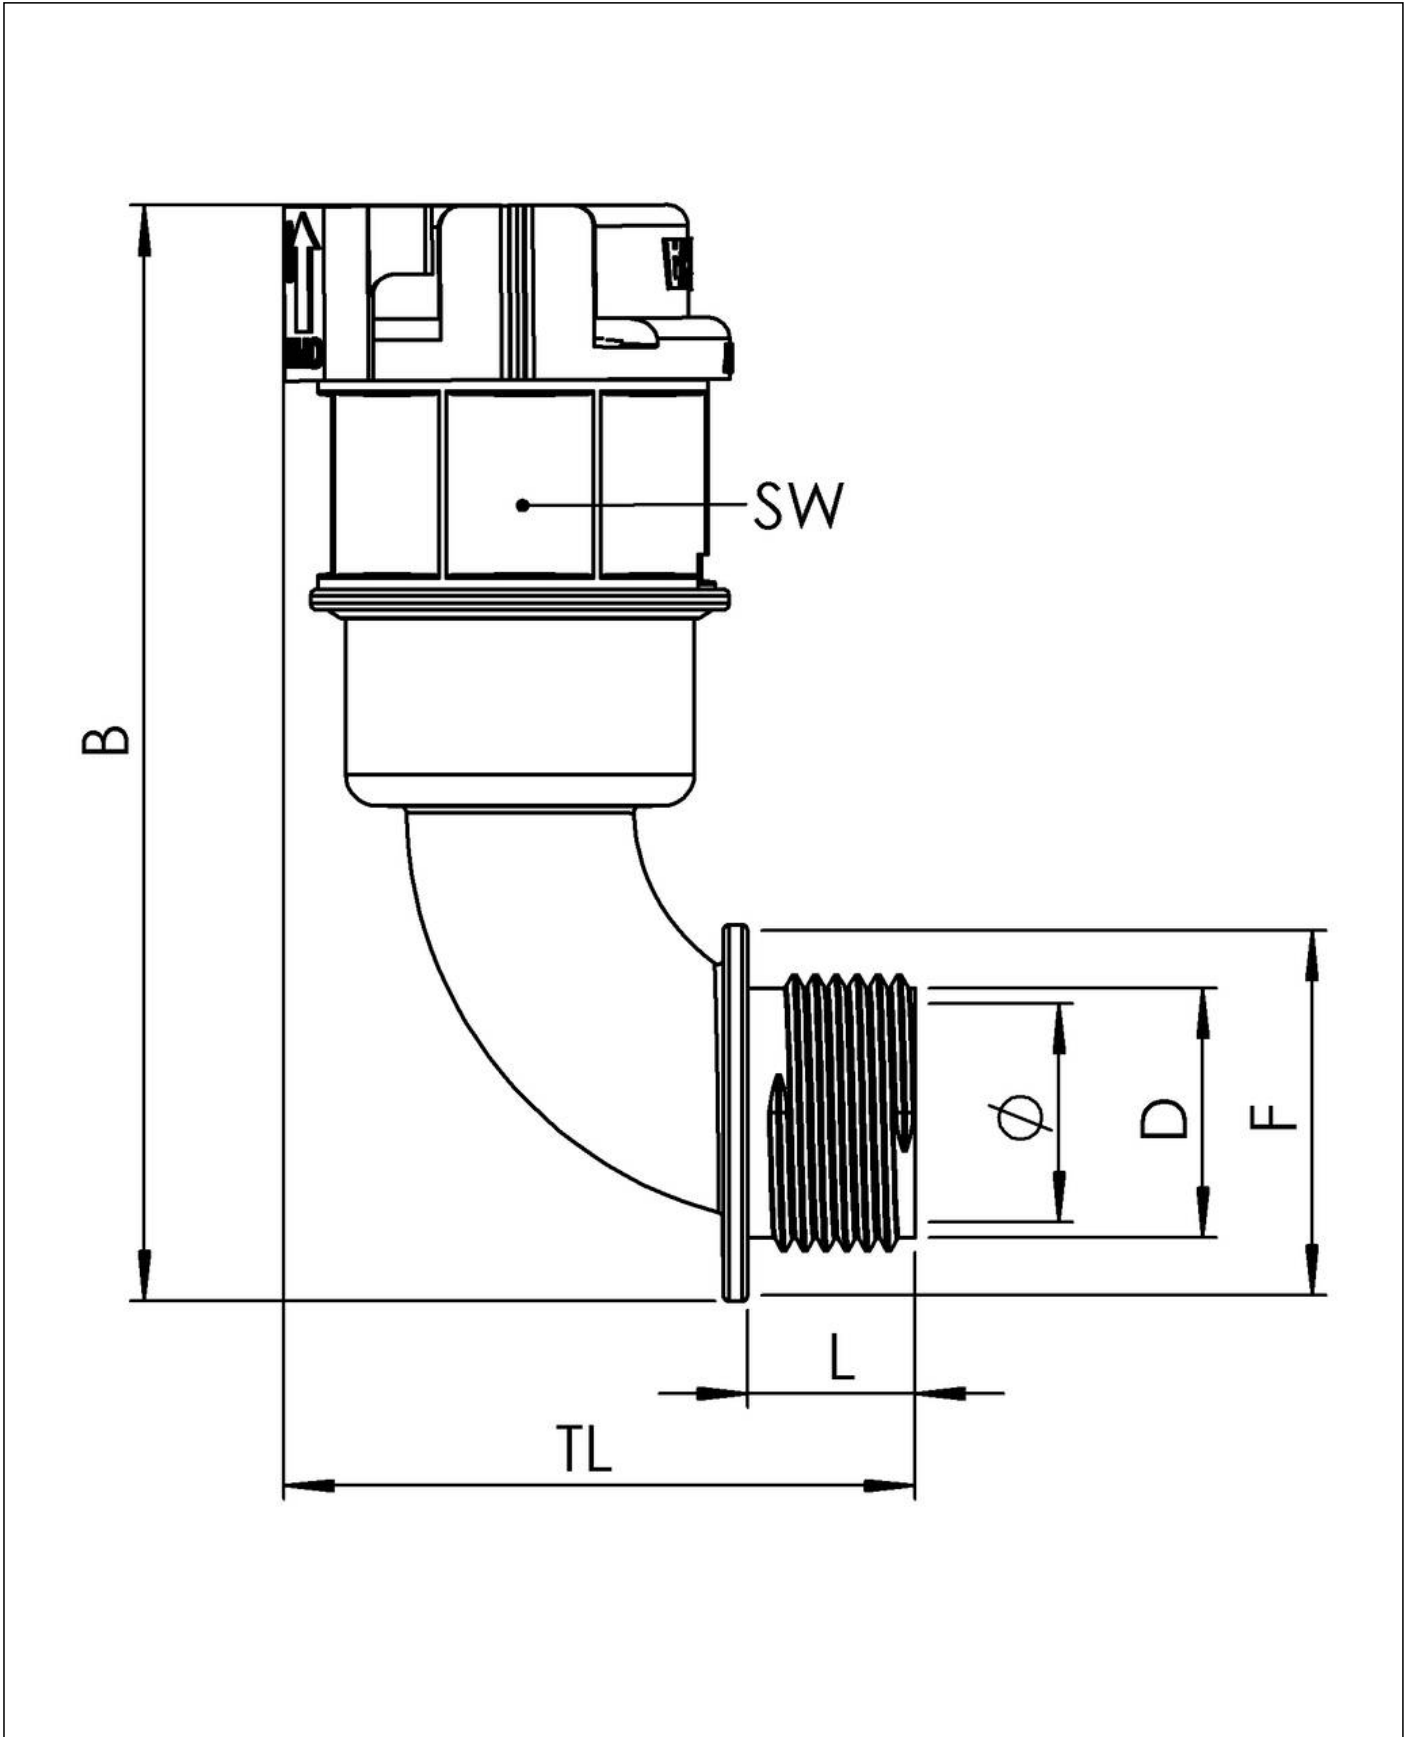

Your Contact:

WISKA Hoppmann GmbH

Kisdorfer Weg 28 · 24568 Kaltenkirchen · Germany

☎ +49-4191-508-0 · 📠 +49-4191-508-209

contact@wiska.de · www.wiska.com