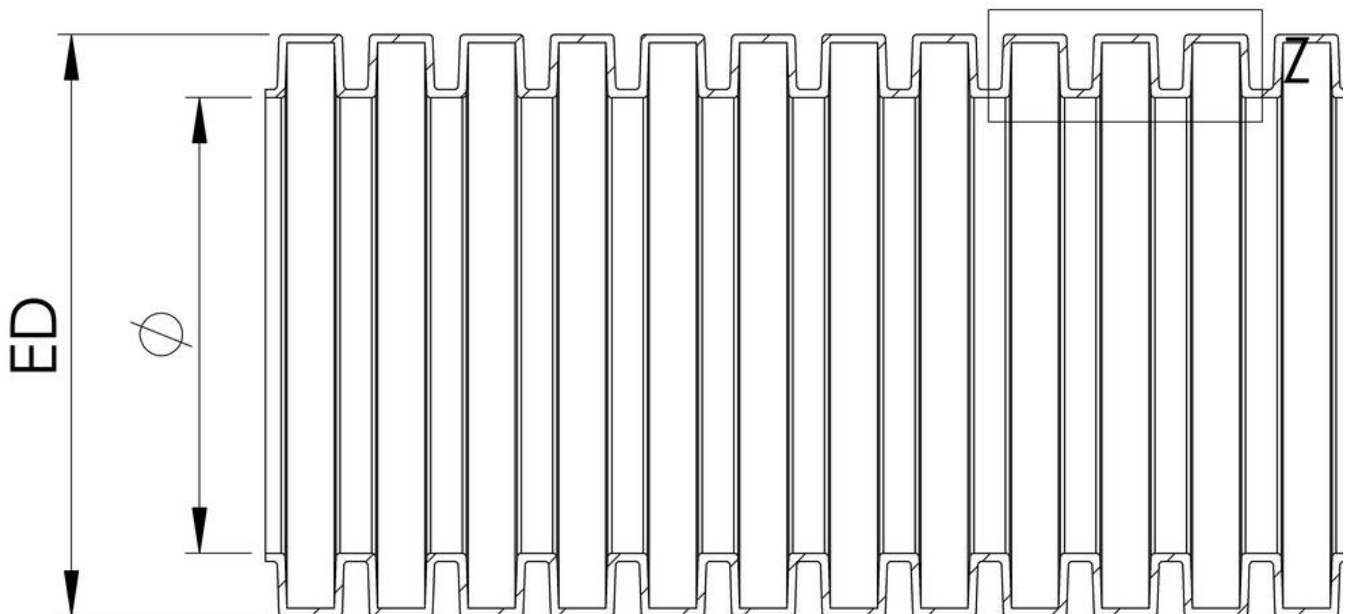

Your Contact:

WISKA Hoppmann GmbH

Kisdorfer Weg 28 · 24568 Kaltenkirchen · Germany

☎ +49-4191-508-0 · 📠 +49-4191-508-209

contact@wiska.de · www.wiska.com